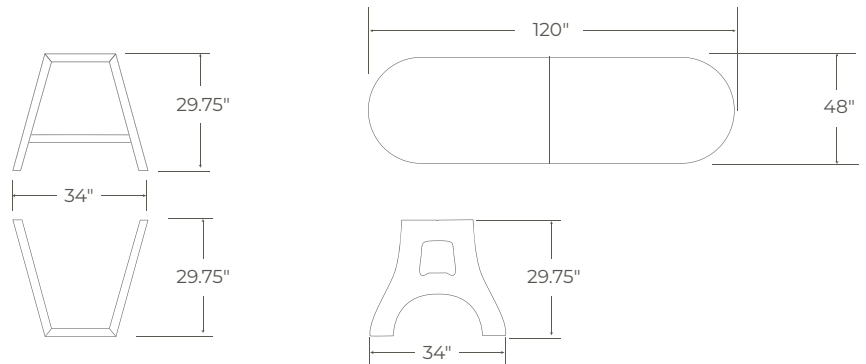

Racetrack Conference Table

- Hardwood or laminate worksurface options
- Up to 240" long tables
- Grommets & power supply are optional
- BIFMA Compliant
- Three different steel base options
- 24 powder coat finishes
- Made in Austin, TX
- Custom design is available upon request

Specifications

Width: 96", 120"

Depth: 48"

Height: 30" nominal

Bases: A 34", A 46", V 34", V 46",

Eiffel 34", Eiffel 46"

Available Finishes

Worksurface Options