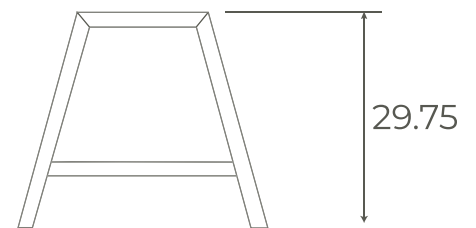

Rust
RAL8023

Frame Base Options

Racetrack Conference Table

Finishes & Accessories

Available Surface Options

Hardwood
Maple

Hardwood
Oak

Hardwood
Walnut