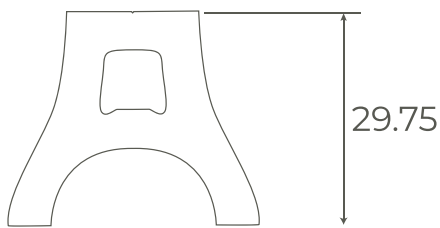

Frame Base Options