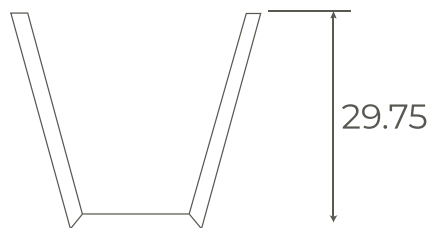

Rust
RAL8023

Frame Base Options

Racetrack Conference Table

Finishes & Accessories

Available Surface Options

Hardwood
Maple

Hardwood
Oak

Hardwood
Walnut