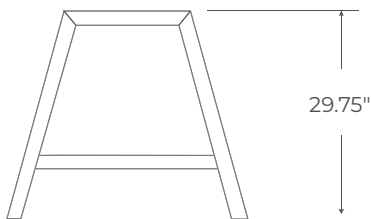

Frame Base Options

Size options:
- 34" W
- 46" W

Size options:
- 34" W
- 46" W

Size options:
- 34" W
- 46" W

Ellipse Conference Table

Available Work Surface Options

Hardwood
Maple

Hardwood
Oak