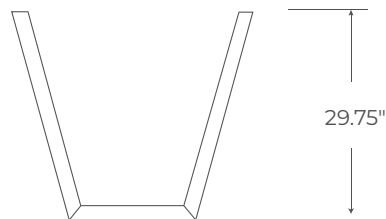

Frame Base Options

Size options:
- 34" W
- 46" W

Size options:
- 34" W
- 46" W

Size options:
- 34" W
- 46" W

Ellipse Conference Table

Available Work Surface Options

Hardwood
Maple

Hardwood
Oak