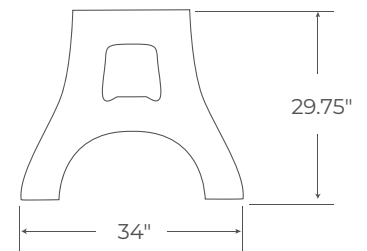

Frame Base Options

Size options:
- 34" W
- 46" W

Size options:
- 34" W
- 46" W

Size options:
- 34" W
- 46" W

Ellipse Conference Table

Available Work Surface Options

Hardwood
Maple

Hardwood
Oak