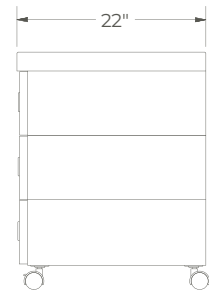

- 15" W x 22" D x 23" H
- Three drawers or drawer + file options
- Steel frame on casters
- 24 powder coat finishes available
- Hardwood or laminate options for top surface
- Made in Austin, TX
- Custom design is available upon request

Specifications

Width: 15"

Depth: 22"

Height: 23"

Available Finishes

Top Surface Options