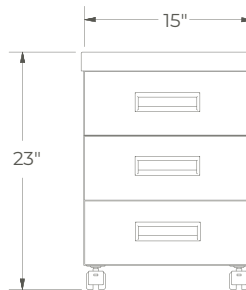

- 15" W x 22" D x 23" H
- Three drawers or drawer + file options
- Steel frame on casters
- 24 powder coat finishes available
- Hardwood or laminate options for top surface
- Made in Austin, TX
- Custom design is available upon request

Specifications

Width: 15"

Depth: 22"

Height: 23"

Available Finishes

Top Surface Options