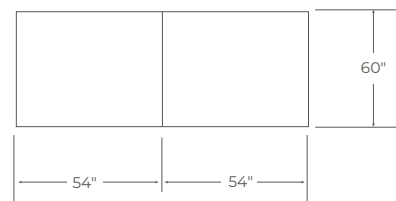

Available Finishes for Adjustable Height