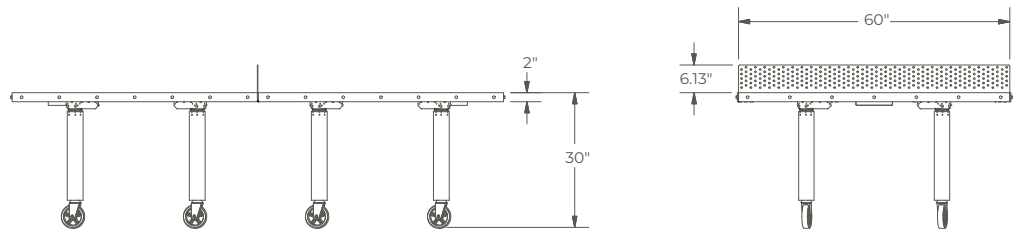

# Ping Pong Conference Table

- Custom design is available upon request
- ¼" Steel banded edge with distressed hex bolt detailing
- Battery operated height adjustability up to 56"
- Bluetooth enabled cordless electric lifts
- Vintage casters
- Two solid wood ping pong paddles included
- Integrated paddle holders beneath surface
- Perforated steel folding net included
- Made in Austin, TX
- Unique hardwood worksurface options (two 54" x 60" tops, 108" x 60" when connected)

## Specifications

Width: 108"

Height (range): 30" – 56"

Depth: 60"

## Available Finishes for Adjustable Height