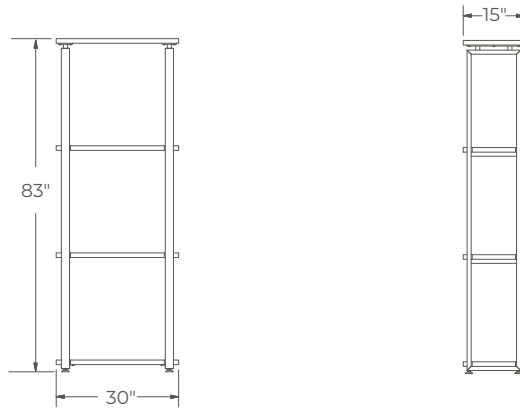

- Hardwood or laminate surface options
- Shelf dimensions are 30"W x 15"D
- 4-shelves option is 56" tall
- 24 powder coat finishes
- BIFMA compliant
- Made in Austin, TX
- Custom design is available upon request

## Specifications

Width: 30"

Depth: 15"

Height: 30", 56", 83"