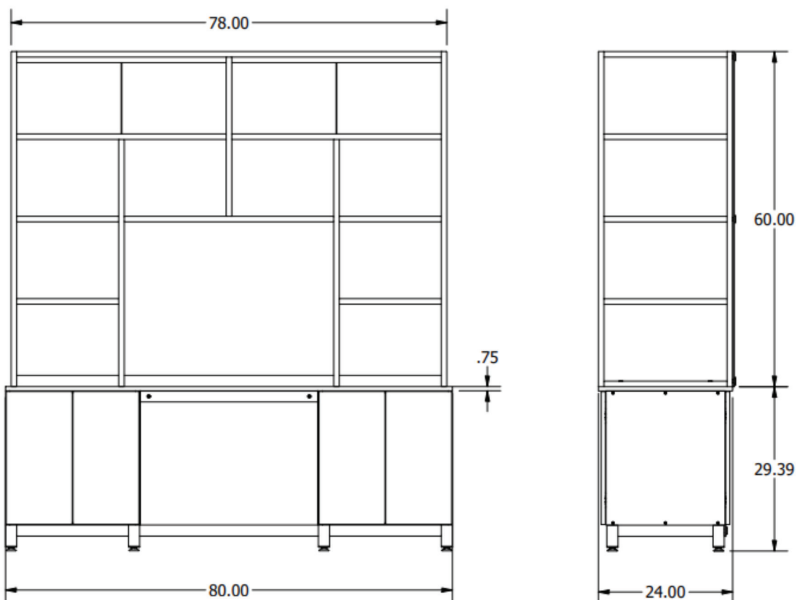

BESPOKE HOSPITALITY & HEIGHT-ADJ. TABLE

C A T A L O G

Bespoke Unit

The Bespoke Storage unit alongside our Height Adjustable Desk creates a functional and inviting environment for collaboration. This innovative pairing caters to the specific needs of on-carpet workspaces, offering:

○ **Subtle Space Division:**

The combination helps define and separate collaborative areas within the open work environment, fostering a sense of focus.

○ **Warm Industrial Aesthetic:**

The design balances a touch of warmth, often desired in collaborative environments, with an industrial edge – a signature Formaspace look.

Height Adjustable Table

List Price as Shown: \$xx,xxx

Specifications as Seen at NeoCon

- 0.75" HPL, Continental Walnut 8232K-05 (Worksurface)
- Black Gloss, BK266 (Frame)
- Black M10 Levelers

Finishes

Powder Coat Finish Options for Frames