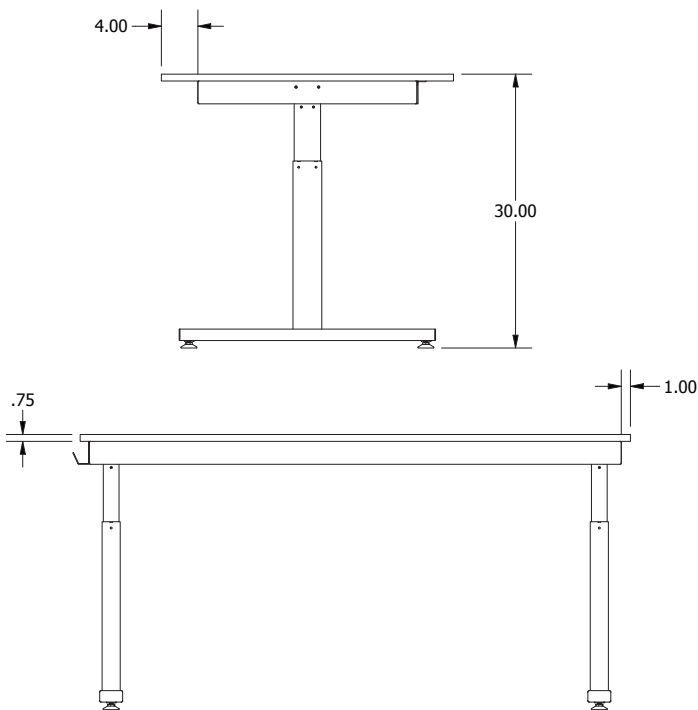

○ **Technology Integration:**

The option to integrate a monitor arm allows for a clean and organized workspace, while keeping technology within easy reach.

Specifications as Seen at NeoCon

- 0.75" Black Phenolic (Worksurface and Doors)
- Black Gloss, BK266 (Frame)

Height Adjustable Table

List Price as Shown: \$xx,xxx

Specifications as Seen at NeoCon

- 0.75" HPL, Continental Walnut 8232K-05 (Worksurface)
- Black Gloss, BK266 (Frame)
- Black M10 Levelers

Finishes

Powder Coat Finish Options for Frames