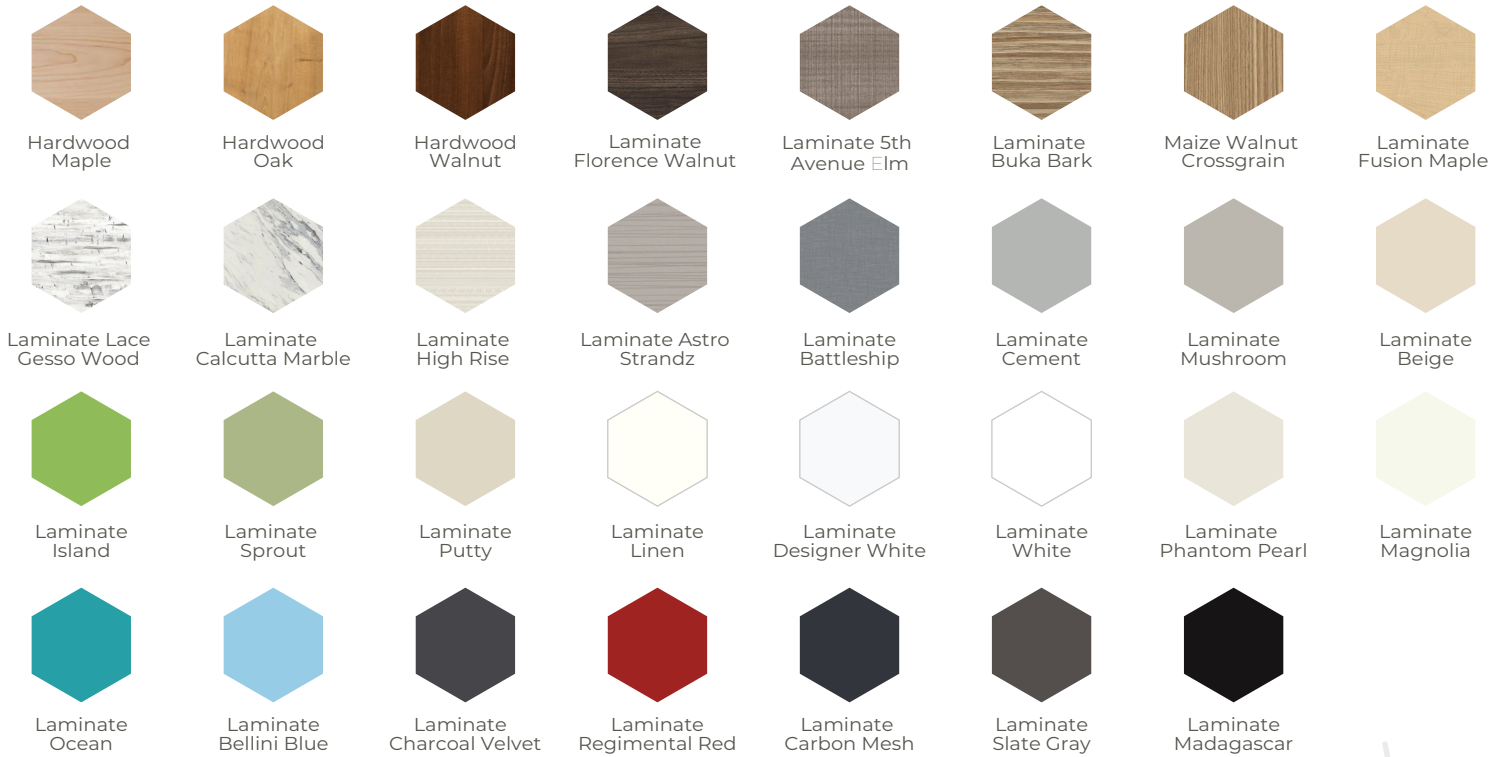

Height Adjustable Table

List Price as Shown: \$xx,xxx

Specifications as Seen at NeoCon

- 0.75" HPL, Continental Walnut 8232K-05 (Worksurface)
- Black Gloss, BK266 (Frame)
- Black M10 Levelers

Finishes

Powder Coat Finish Options for Frames

Hardwood and Laminate Options for Table Top

 **FORMASPACE**

 800.251.1505

 design.consultant@formaspace.com

 formaspace.com