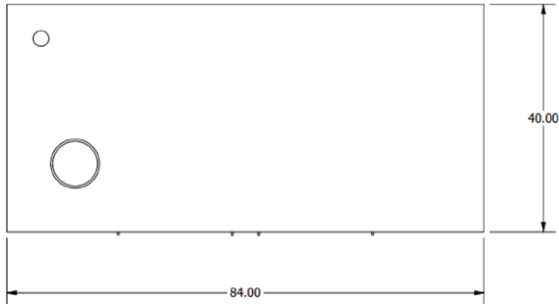

RGX - Lounge Station

Specifications

Specifications as Seen at Neocon

- Thinscape, Pietra Noir TS405 (Worksurface)
- HPL, Nile Velvet (Front)
- Black Textured Steel (Frame)
- 8in DIA. X 2in DEEP Trash Groment
- Black Wire Handles (Pulls)