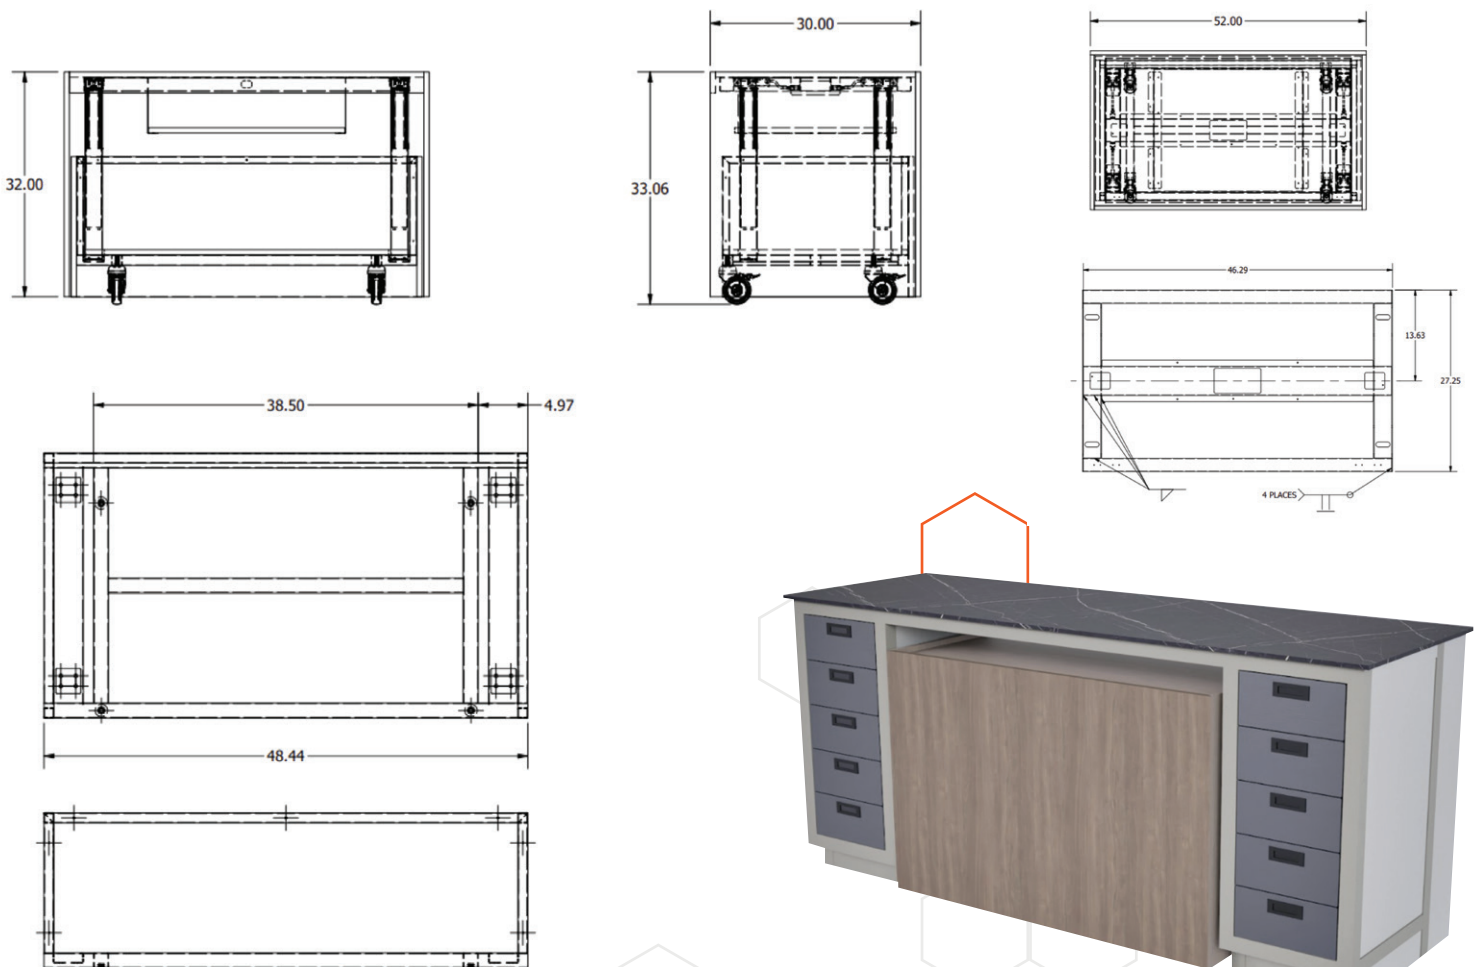

Bar Option:

The bar station boasts a pull-out element and a worksurface constructed from Wilsonart phenolic. This hard-wearing material ensures exceptional durability while its aesthetics infuse a touch of warmth and character into your space.

Seamless integration with existing furniture

Depreciates like furniture, not buildings

Fast and efficient installation – hours vs days

Designed and built in Austin, TX

RGX - Credenza & Pull Out Bar

Specifications

RGX - Lounge Station

Specifications

Specifications as Seen at Neocon

- Thinscape, Pietra Noir TS405 (Worksurface)
- HPL, Nile Velvet (Front)
- Black Textured Steel (Frame)
- 8in DIA. X 2in DEEP Trash Groment
- Black Wire Handles (Pulls)