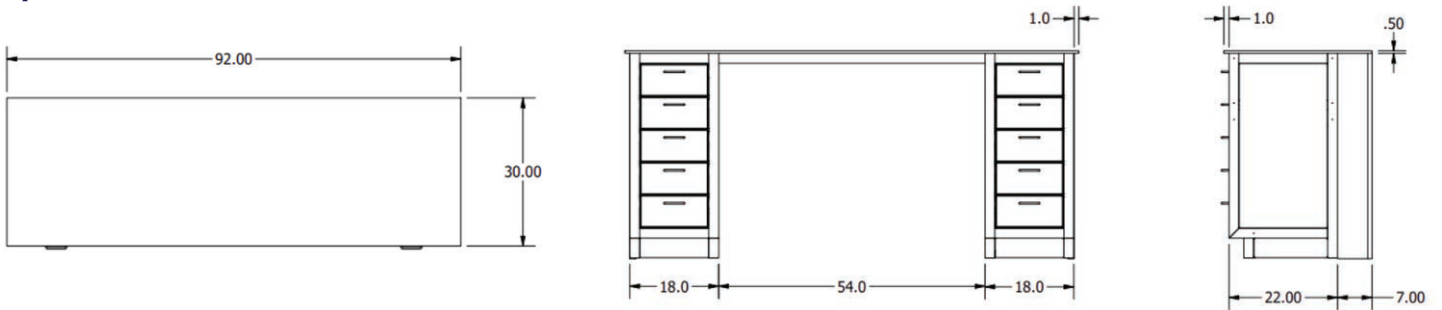

Seamless integration with existing furniture

Depreciates like furniture, not buildings

Fast and efficient installation – hours vs days

Designed and built in Austin, TX

RGX - Credenza & Pull Out Bar

Specifications