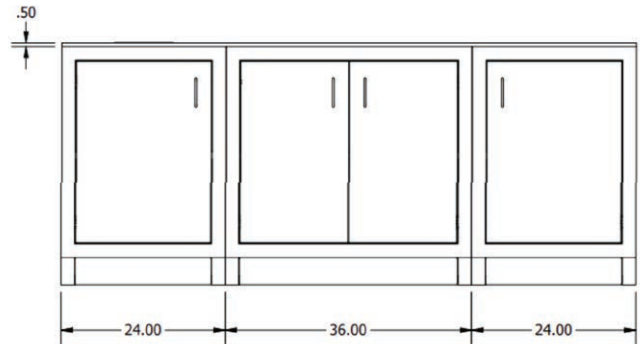

RGX - Lounge Station

Specifications

Specifications as Seen at Neocon

- Thinscape, Pietra Noir TS405 (Worksurface)
- HPL, Nile Velvet (Front)
- Black Textured Steel (Frame)
- 8in DIA. X 2in DEEP Trash Groment
- Black Wire Handles (Pulls)