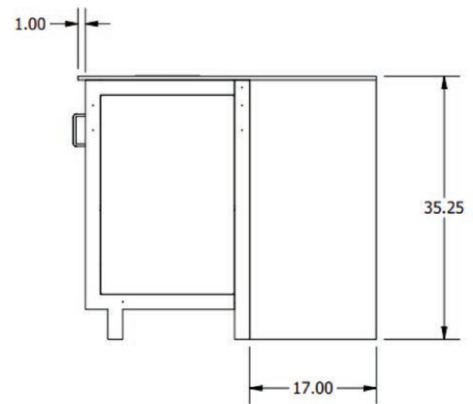

RGX - Lounge Station

Specifications

Specifications as Seen at Neocon

- Thinscape, Pietra Noir TS405 (Worksurface)
- HPL, Nile Velvet (Front)
- Black Textured Steel (Frame)
- 8in DIA. X 2in DEEP Trash Groment
- Black Wire Handles (Pulls)