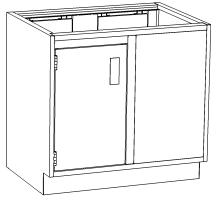

Blind Corner Cabinets