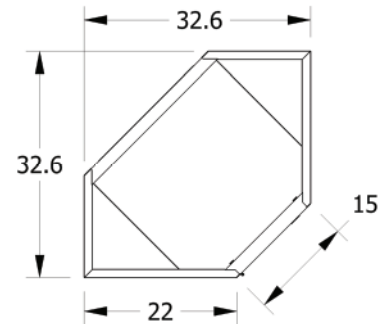

Base Cabinets - Standing Height

35" HIGH X 22" DEEP

Drawer Cabinets

B3515-008
B3518-008
B3524-008

B3530-008
B3536-008
B3542-008
B3548-008

B3530-0016
B3536-0016
B3542-0016
B3548-0016

Blind Corner Cabinets

<u>Left Door</u>	<u>Right Door</u>
BC3530-100L	BC3530-100R
BC3536-100L	BC3536-100R
BC3542-100L	BC3542-100R
BC3548-100L	BC3548-100R

<u>Left Door</u>	<u>Right Door</u>
BC3530-110L	BC3530-110R
BC3536-110L	BC3536-110R
BC3542-110L	BC3542-110R
BC3548-110L	BC3548-110R

Diagonal Corner Cabinets

<u>Left hinge</u>	<u>Right Hinge</u>
C3515-100L	C3515-100R

Diagonal Corner Sink Cabinets

<u>Left hinge</u>	<u>Right Hinge</u>
C3515-10SL	C3515-10SR

(top view)