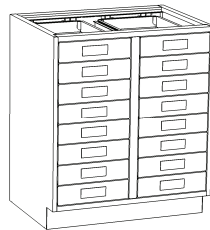

B3530-0016
B3536-0016
B3542-0016
B3548-0016