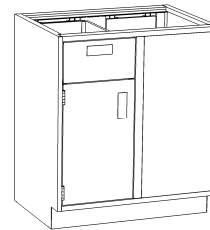

<u>Left Door</u>	<u>Right Door</u>
BC3530-110L	BC3530-110R
BC3536-110L	BC3536-110R
BC3542-110L	BC3542-110R
BC3548-110L	BC3548-110R