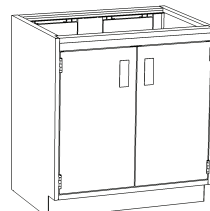

B3330-200
B3336-200
B3342-200
B3348-200