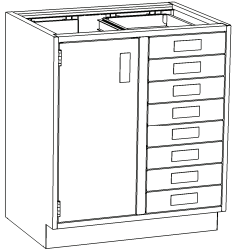

Base Cabinets - Standing Height

35" HIGH X 22" DEEP

Door-Drawer Cabinets

<u>Left Door</u>	<u>Right Door</u>
B3530-108L	B3530-108R
B3536-108L	B3536-108R
B3542-108L	B3542-108R
B3548-108L	B3548-108R