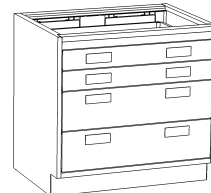

B2930-022
B2936-022
B2942-022
B2948-022