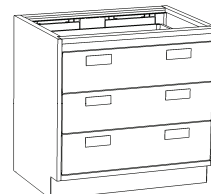

B2930-030
B2936-030
B2942-030
B2948-030