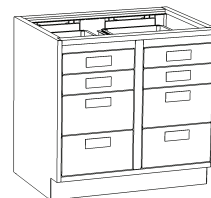

B2930-044
B2936-044
B2942-044
B2948-044