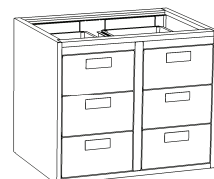

HB2530-060
HB2536-060
HB2542-060
HB2548-060