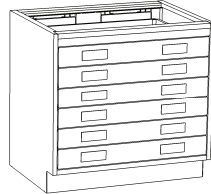

B2930-006
B2936-006
B2942-006
B2948-006