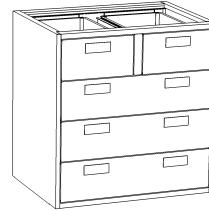

HB3130-050
HB3136-050
HB3142-050
HB3148-050