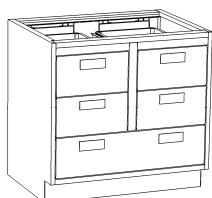

B2930-050
B2936-050
B2942-050
B2948-050