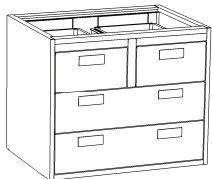

HB2530-040
HB2536-040
HB2542-040
HB2548-040