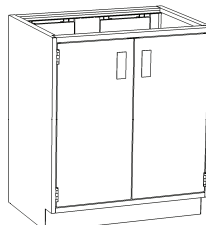

B3530-200
B3536-200
B3542-200
B3548-200