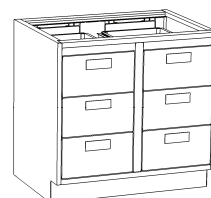

B2930-060
B2936-060
B2942-060
B2948-060