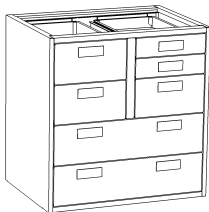

HB3130-052
HB3136-052
HB3142-052
HB3148-052