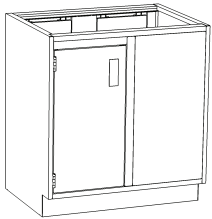

Blind Corner Cabinets

<u>Left Door</u>	<u>Right Door</u>
BC3330-100L	BC3330-100R
BC3336-100L	BC3336-100R
BC3342-100L	BC3342-100R
BC3348-100L	BC3348-100R