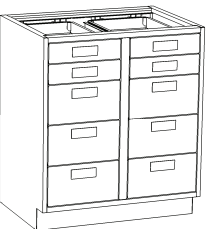

B3530-064
B3536-064
B3542-064
B3548-064