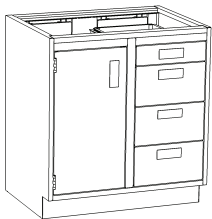

<u>Left Door</u>	<u>Right Door</u>
B3330-131AL	B3330-131AR
B3336-131AL	B3336-131AR
B3342-131AL	B3342-131AR
B3348-131AL	B3348-131AR