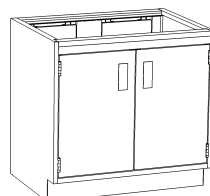

B2930-200
B2936-200
B2942-200
B2948-200