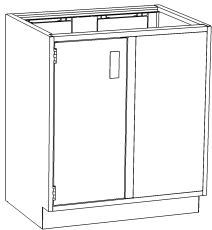

Blind Corner Cabinets

<u>Left Door</u>	<u>Right Door</u>
BC3530-100L	BC3530-100R
BC3536-100L	BC3536-100R
BC3542-100L	BC3542-100R
BC3548-100L	BC3548-100R