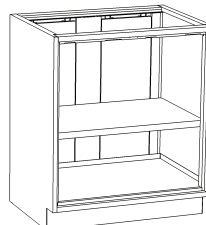

B3530-000
B3536-000
B3542-000
B3548-000