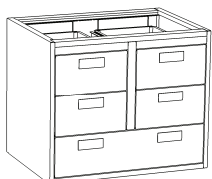

HB2530-050
HB2536-050
HB2542-050
HB2548-050