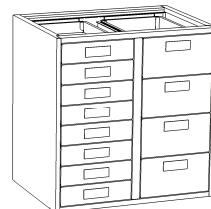

HB3130-048B
HB3136-048B
HB3142-048B
HB3148-048B