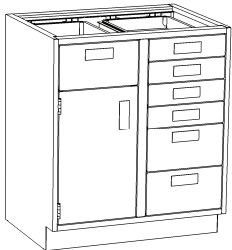

<u>Left Door</u>	<u>Right Door</u>
B3530-134L	B3530-134R
B3536-134L	B3536-134R
B3542-134L	B3542-134R
B3548-134L	B3548-134R