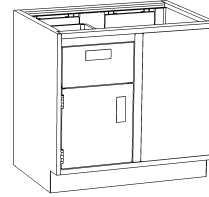

<u>Left hinge</u>	<u>Right Hinge</u>
BC2930-100L	BC2930-100R
BC2936-100L	BC2936-100R
BC2942-100L	BC2942-100R
BC2948-100L	BC2948-100R