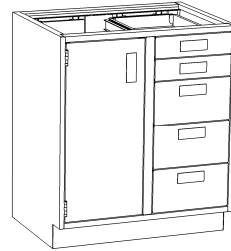

<u>Left Door</u>	<u>Right Door</u>
B3530-132L	B3530-132R
B3536-132L	B3536-132R
B3542-132L	B3542-132R
B3548-132L	B3548-132R