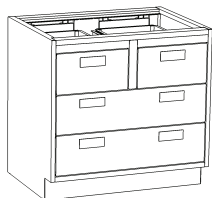

B2930-040
B2936-040
B2942-040
B2948-040