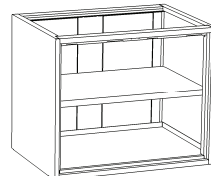

HB2530-000
HB2536-000
HB2542-000
HB2548-000