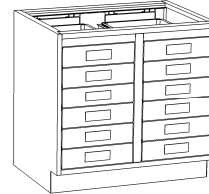

Base Cabinets - Sitting Height

29" HIGH X 22" DEEP

Drawer Cabinets

B2915-006
B2918-006
B2924-006

B2930-006
B2936-006
B2942-006
B2948-006

B2930-0012
B2936-0012
B2942-0012
B2948-0012

Blind Corner Cabinets

<u>Left hinge</u>	<u>Right Hinge</u>
BC2930-100L	BC2930-100R
BC2936-100L	BC2936-100R
BC2942-100L	BC2942-100R
BC2948-100L	BC2948-100R

<u>Left hinge</u>	<u>Right Hinge</u>
BC2930-110L	BC2930-110R
BC2936-110L	BC2936-110R
BC2942-110L	BC2942-110R
BC2948-110L	BC2948-110R

Diagonal Corner Cabinets

<u>Left hinge</u>	<u>Right Hinge</u>
C2915-100L	C2915-100R

Diagonal Corner Sink Cabinets

<u>Left hinge</u>	<u>Right Hinge</u>
C2915-10SL	C2915-10SR