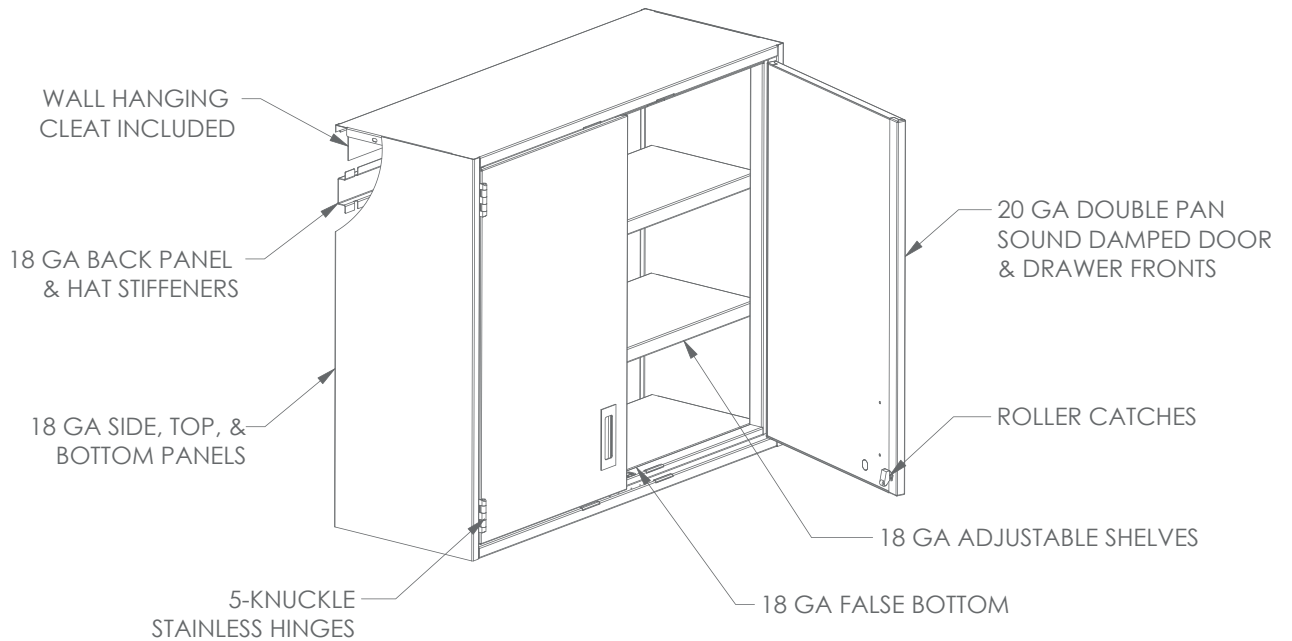

Wall Cabinets