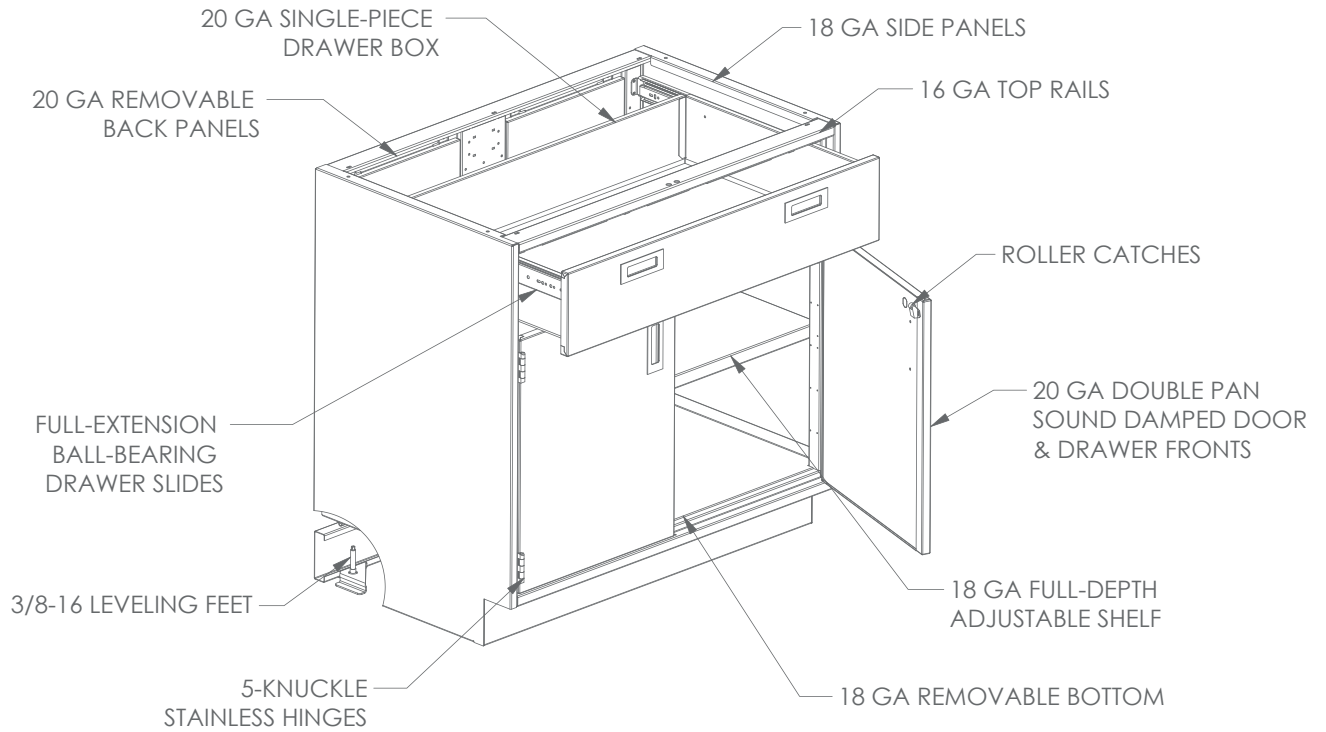

Specifications

Base Cabinets