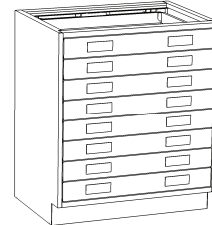

B3530-008
B3536-008
B3542-008
B3548-008