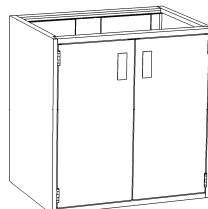

HB3130-200
HB3136-200
HB3142-200
HB3148-200