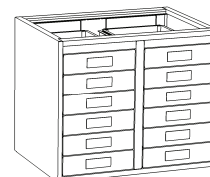

HB2530-0012
HB2536-0012
HB2542-0012
HB2548-0012