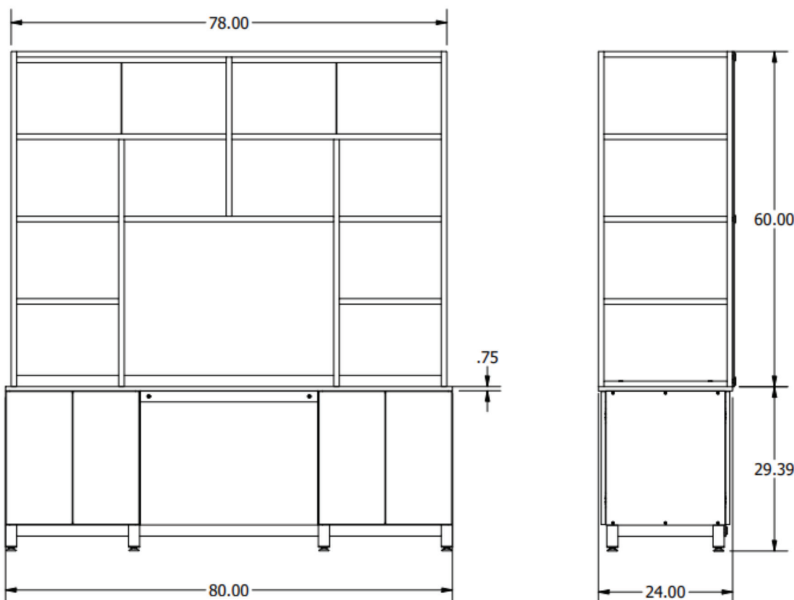

BESPOKE HOSPITALITY & HEIGHT-ADJ. TABLE

C A T A L O G

Bespoke Unit

The Bespoke Storage unit alongside our Height Adjustable Desk creates a functional and inviting environment for collaboration. This innovative pairing caters to the specific needs of on-carpet workspaces, offering:

- **Streamlined Collaboration:**
The layout facilitates easy interaction and communication between colleagues.
- **Ample Storage:**
The integrated Bespoke Storage unit provides ample space for organizing work materials, keeping your workspace clutter-free.
- **Subtle Space Division:**
The combination helps define and separate collaborative areas within the open work environment, fostering a sense of focus.
- **Warm Industrial Aesthetic:**
The design balances a touch of warmth, often desired in collaborative environments, with an industrial edge – a signature Formaspace look.

Specifications as Seen at NeoCon

- 0.75" Black Phenolic (Worksurface and Doors)
- Black Gloss, BK266 (Frame)

- **Technology Integration:**
The option to integrate a monitor arm allows for a clean and organized workspace, while keeping technology within easy reach.

- **List Price as Shown:**

Height Adjustable Table: \$5,318.12
Bespoke Storage: \$36,518.96

Height Adjustable Table

List Price as Shown: \$xx,xxx

Specifications as Seen at NeoCon

- 0.75" HPL, Continental Walnut 8232K-05 (Worksurface)
- Black Gloss, BK266 (Frame)
- Black M10 Levelers