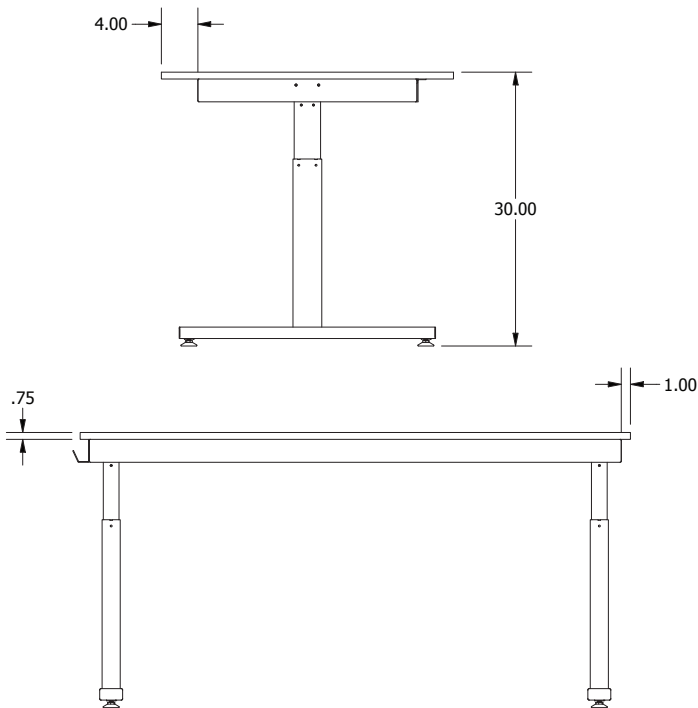

Specifications as Seen at NeoCon

- 0.75" Black Phenolic (Worksurface and Doors)
- Black Gloss, BK266 (Frame)

- **Technology Integration:**
The option to integrate a monitor arm allows for a clean and organized workspace, while keeping technology within easy reach.

- **List Price as Shown:**

Height Adjustable Table: \$5,318.12
Bespoke Storage: \$36,518.96

Height Adjustable Table

List Price as Shown: \$xx,xxx

Specifications as Seen at NeoCon

- 0.75" HPL, Continental Walnut 8232K-05 (Worksurface)
- Black Gloss, BK266 (Frame)
- Black M10 Levelers