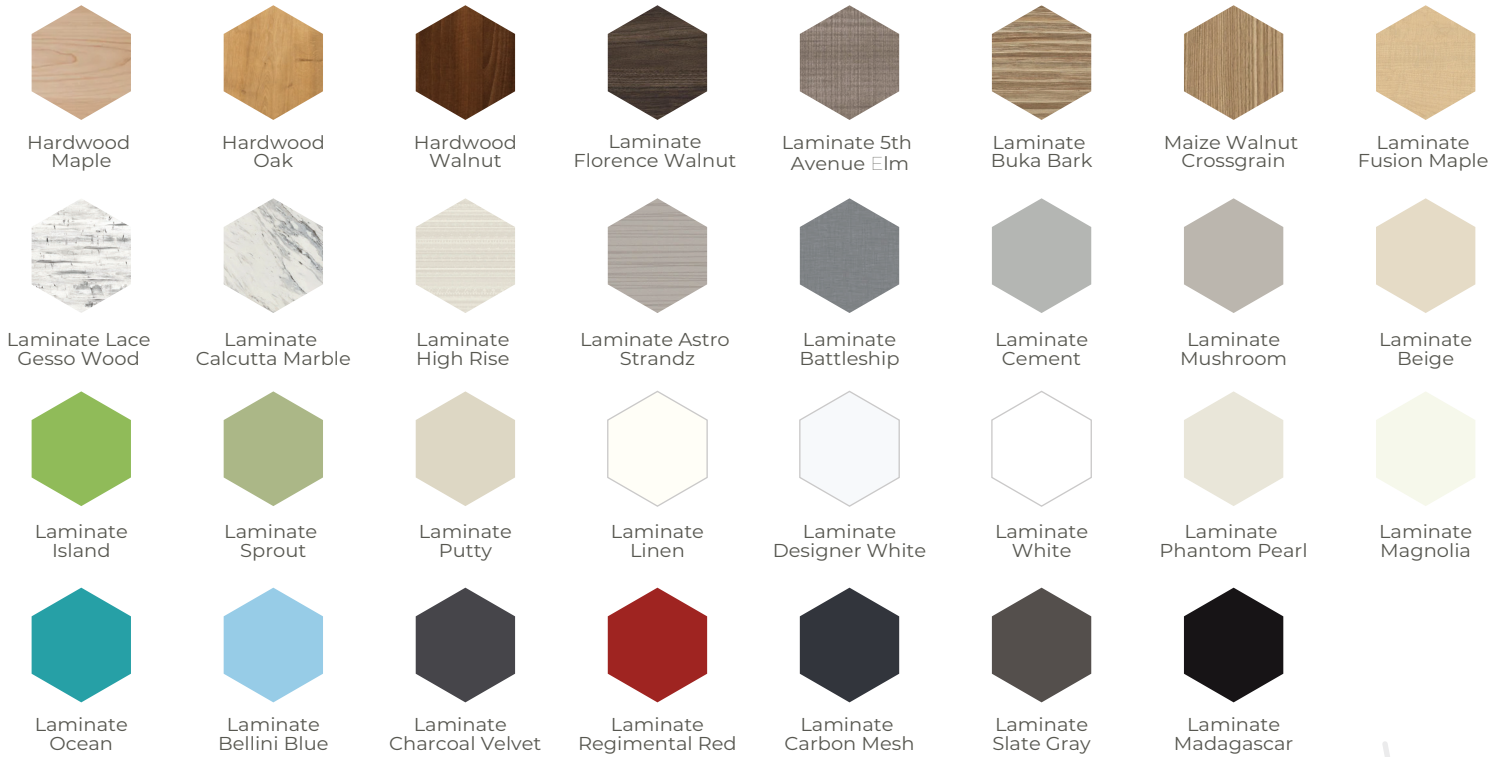

- **List Price as Shown:**

Height Adjustable Table: \$5,318.12
Bespoke Storage: \$36,518.96

Height Adjustable Table

List Price as Shown: \$xx,xxx

Specifications as Seen at NeoCon

- 0.75" HPL, Continental Walnut 8232K-05 (Worksurface)
- Black Gloss, BK266 (Frame)
- Black M10 Levelers

Finishes

Powder Coat Finish Options for Frames

Hardwood and Laminate Options for Table Top

 **FORMASPACE**

 800.251.1505

 design.consultant@formaspace.com

 formaspace.com