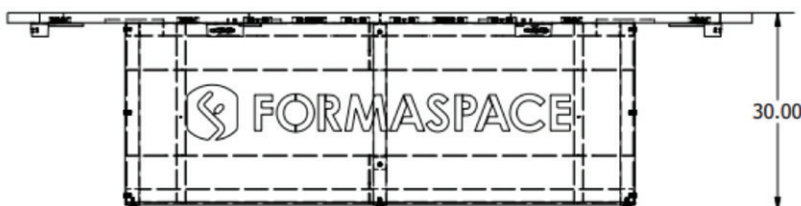

CONFERENCE TABLES

C A T A L O G

 FORMASPACE

Conference Table

The Guitar Pick Table embodies a unique design language, showcasing Formaspace's expertise in crafting large-scale custom tables. The **distinctive central base** facilitates **unobstructed chair movement** around the table, maximizing seating capacity and fostering a sense of **collaboration**. This table transcends mere functionality, transforming into a **statement piece** through the integration of custom elements like the striking laser-cut logo. The work surface, finished in Wilsonart Laminate's Fawn Cypress, provides a touch of **sophistication** while ensuring **exceptional durability**.

◊ **List Price as Shown:** \$23,508.82

Specifications as Seen at Neocon

- ◊ Laminate on Plywood Core, Fawn Cypress 8208K-16 (Worksurface)
- ◊ Black Texture Steel, BK59 (Frame)
- ◊ Black M10 Levelers
- ◊ LED Logo Cut into Base
- ◊ Black In-Surface Power