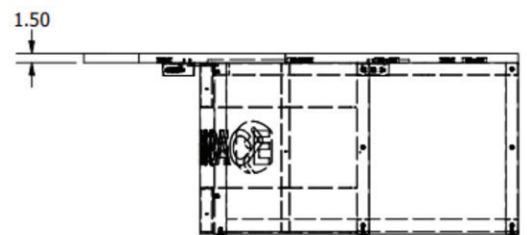

CONFERENCE TABLES

C A T A L O G

 FORMASPACE

Conference Table

The Guitar Pick Table embodies a unique design language, showcasing Formaspace's expertise in crafting large-scale custom tables. The **distinctive central base** facilitates **unobstructed chair movement** around the table, maximizing seating capacity and fostering a sense of **collaboration**. This table transcends mere functionality, transforming into a **statement piece** through the integration of custom elements like the striking laser-cut logo. The work surface, finished in Wilsonart Laminate's Fawn Cypress, provides a touch of **sophistication** while ensuring **exceptional durability**.

◊ **List Price as Shown:** \$23,508.82

Specifications as Seen at Neocon

- ◊ Laminate on Plywood Core, Fawn Cypress 8208K-16 (Worksurface)
- ◊ Black Texture Steel, BK59 (Frame)
- ◊ Black M10 Levelers
- ◊ LED Logo Cut into Base
- ◊ Black In-Surface Power