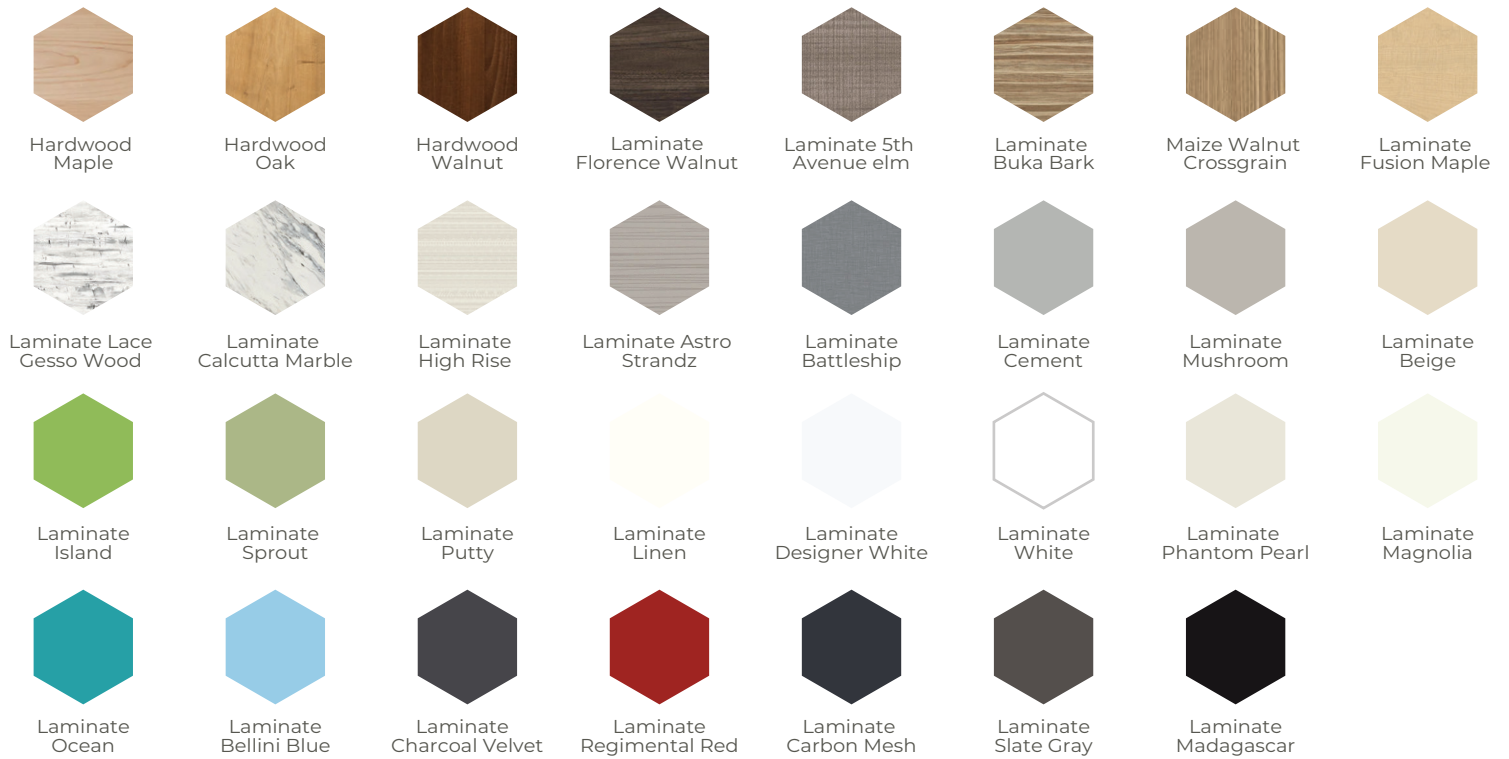

CONFERENCE TABLES

C A T A L O G

 FORMASPACE

Conference Table

The Guitar Pick Table embodies a unique design language, showcasing Formaspace's expertise in crafting large-scale custom tables. The **distinctive central base** facilitates **unobstructed chair movement** around the table, maximizing seating capacity and fostering a sense of **collaboration**. This table transcends mere functionality, transforming into a **statement piece** through the integration of custom elements like the striking laser-cut logo. The work surface, finished in Wilsonart Laminate's Fawn Cypress, provides a touch of **sophistication** while ensuring **exceptional durability**.

◊ **List Price as Shown:** \$23,508.82

Specifications as Seen at Neocon

- ◊ Laminate on Plywood Core, Fawn Cypress 8208K-16 (Worksurface)
- ◊ Black Texture Steel, BK59 (Frame)
- ◊ Black M10 Levelers
- ◊ LED Logo Cut into Base
- ◊ Black In-Surface Power

Finishes

Powder Coating Options for Frames

Hardwood and Laminate Options for Table Top

 **FORMASPACE**

 800.251.1505

 design.consultant@formaspace.com

 formaspace.com