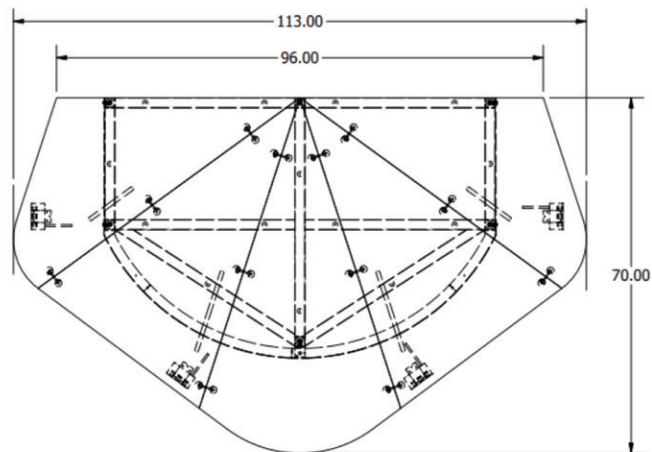

CONFERENCE TABLES

C A T A L O G

 FORMASPACE

Conference Table

The Guitar Pick Table embodies a unique design language, showcasing Formaspace's expertise in crafting large-scale custom tables. The **distinctive central base** facilitates **unobstructed chair movement** around the table, maximizing seating capacity and fostering a sense of **collaboration**. This table transcends mere functionality, transforming into a **statement piece** through the integration of custom elements like the striking laser-cut logo. The work surface, finished in Wilsonart Laminate's Fawn Cypress, provides a touch of **sophistication** while ensuring **exceptional durability**.

◊ **List Price as Shown:** \$23,508.82

Specifications as Seen at Neocon

- ◊ Laminate on Plywood Core, Fawn Cypress 8208K-16 (Worksurface)
- ◊ Black Texture Steel, BK59 (Frame)
- ◊ Black M10 Levelers
- ◊ LED Logo Cut into Base
- ◊ Black In-Surface Power