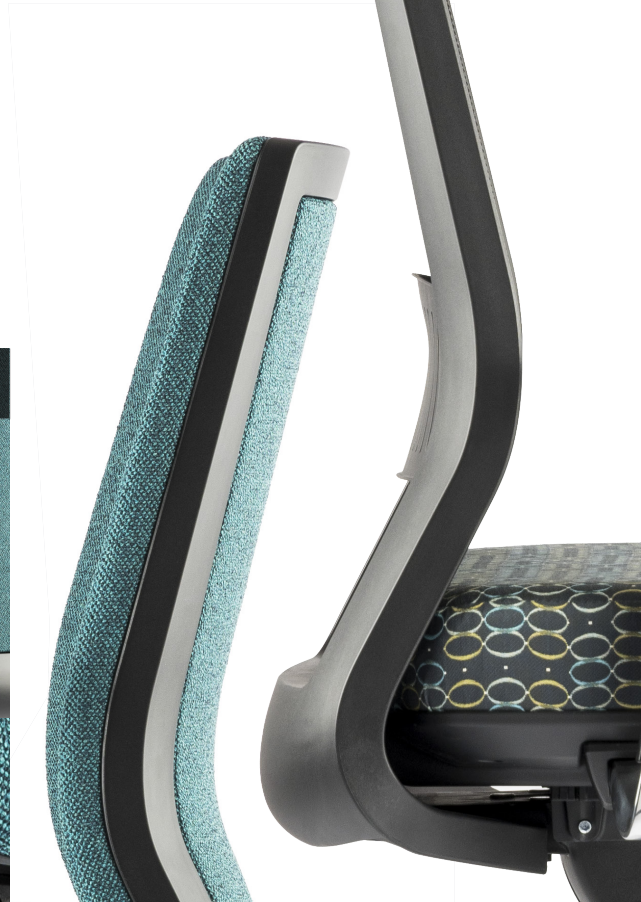

Ulius is a visual expression of Italian design and lavish comfort. With sleek clean lines and a curvaceous profile, the Ulius provides an exceptional experience at an attainable price.

ITALIAN INSPIRED DESIGN

WEIGHT SENSITIVE MECH

OPTIONAL HEADREST

Fabric Used

-  **DESIGNTEX**
ADLER · CERULEAN
-  **DESIGNTEX**
INERTIA · AZURE

ULU5673-L26-B36

ULU4642

ULG265-CB