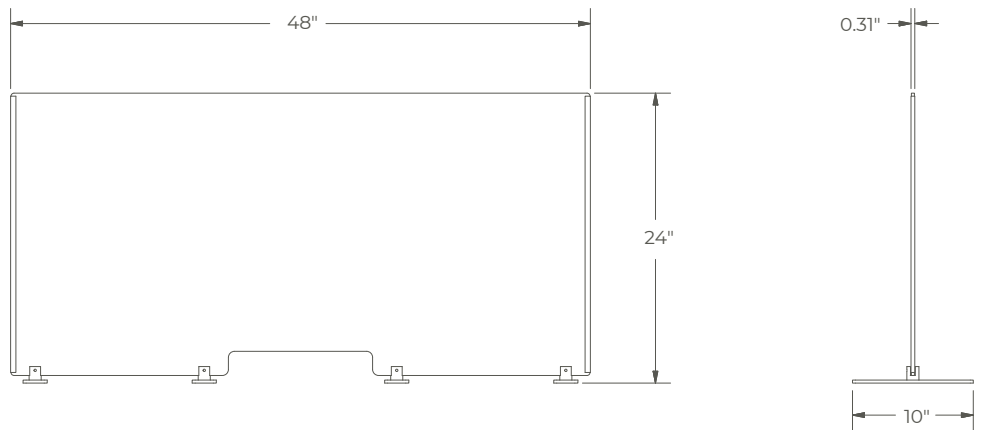

DEFCON-2

Counter Sneeze Guard

- Made from clear 1/4" thick acrylic
- Aluminum frame and legs
- 24 different leg & frame finishes available
- Easy to clean & sanitize
- Lightweight
- Standard pass-through slot (extra for additional cuts)
- Easy to install and remove (no damage to the work surface)
- Custom sizes & materials available upon request

Specifications

Width: 36", 42", 48"

Height: 24", 30", 36"

Materials

Available Finishes