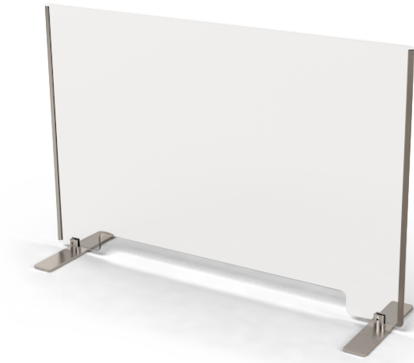

DEFCON-2

Counter Sneeze Guard

- Made from clear 1/4" thick acrylic
- Aluminum frame and legs
- 24 different leg & frame finishes available
- Easy to clean & sanitize
- Lightweight
- Standard pass-through slot (extra for additional cuts)
- Easy to install and remove (no damage to the work surface)
- Custom sizes & materials available upon request

Specifications

Width: 36", 42", 48"

Height: 24", 30", 36"

Materials

Available Finishes