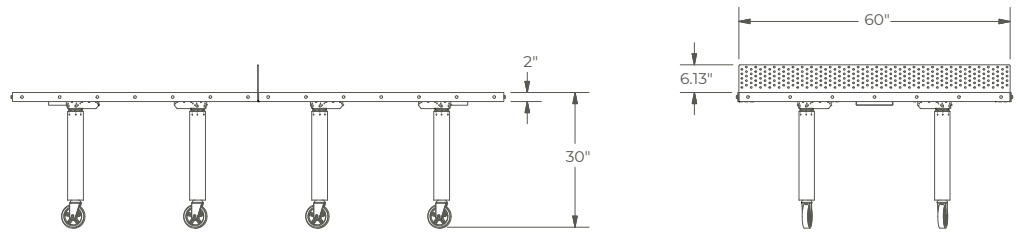

DRISKILL-3-IN-1-CONFERENCE-TABLE

Ping Pong Conference Table

- Custom design is available upon request
- ¼" Steel banded edge with distressed hex bolt detailing
- Battery operated height adjustability up to 56"
- Bluetooth enabled cordless electric lifts
- Vintage casters
- Two solid wood ping pong paddles included
- Integrated paddle holders beneath surface
- Perforated steel folding net included
- Made in Austin, TX
- Unique hardwood worksurface options (two 54" x 60" tops, 108" x 60" when connected)

Specifications

Width: 108"

Height (range): 30" – 56"

Depth: 60"

Available Finishes for Adjustable Height

Available Work Surface Options

Available Finishes for Fixed Height