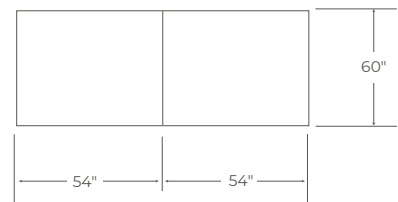

DRISKILL-3-IN-1-CONFERENCE-TABLE

Ping Pong Conference Table

- Custom design is available upon request
- ¼" Steel banded edge with distressed hex bolt detailing
- Battery operated height adjustability up to 56"
- Bluetooth enabled cordless electric lifts
- Vintage casters
- Two solid wood ping pong paddles included
- Integrated paddle holders beneath surface
- Perforated steel folding net included
- Made in Austin, TX
- Unique hardwood worksurface options (two 54" x 60" tops, 108" x 60" when connected)

Specifications

Width: 108"

Height (range): 30" – 56"

Depth: 60"

Available Finishes for Adjustable Height

Available Work Surface Options

Available Finishes for Fixed Height