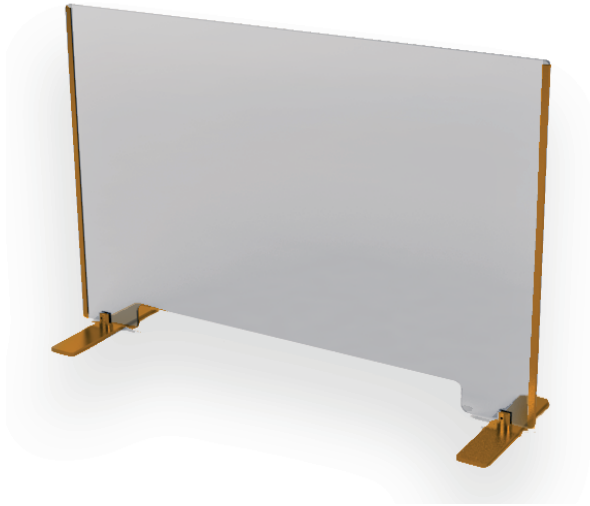

DEFCON-2

Finishes & Accessories

Available Leg & Frame Finishes

Textured White
WH120

Textured Black
BK59

Gloss Black
BK266

Gloss White
WH11

Pastel Green
RAL 6019